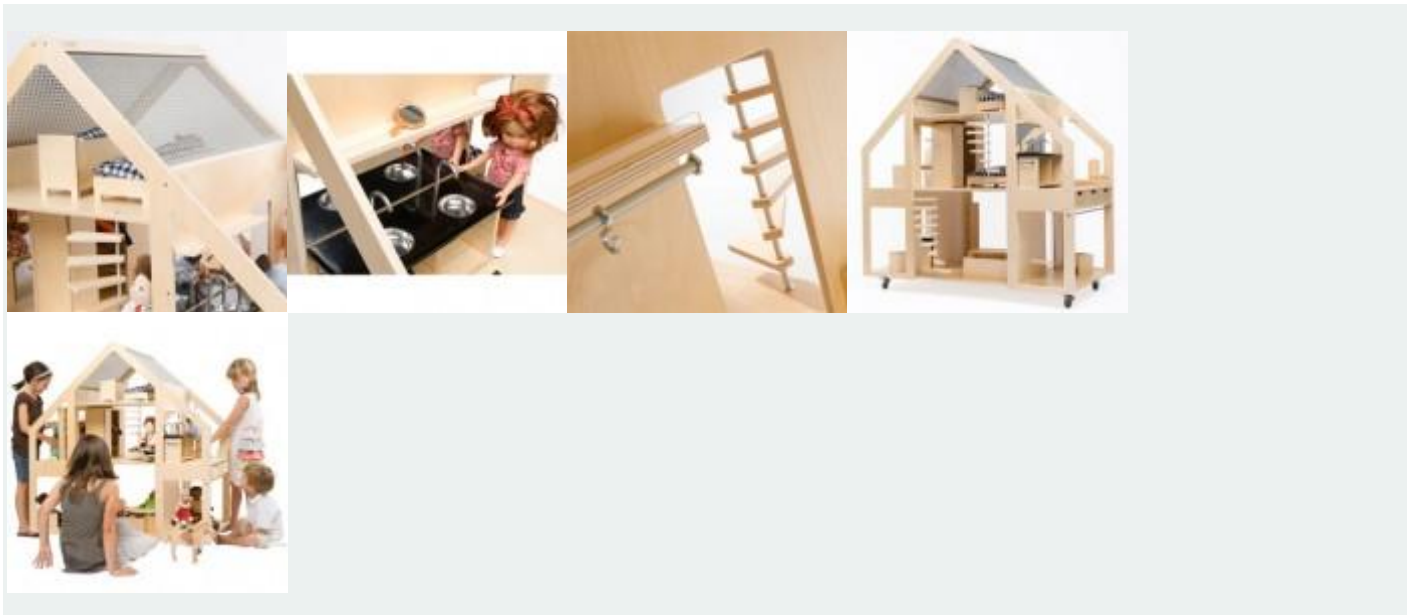

Liliane Leading dolls villa This beautiful dolls villa is the perfect focus for group and independent play. The thought and detail that has gone into the villa is what makes it so special. It is both sturdy and mobile and made from sustainable design materials. The villa can encourage group play between siblings and friends, and aid self expression as well as imagination. It is a great piece for adults and children to play at together. By involving yourself with your child in this way, you can observe developmental phases emerging within your child.

Made in Germany. **Dimensions** Length 120cm Depth 60cm Height 128 cm

- weight 42 kilo
- birch plywood | double transparent varnish
- roof's ridge of solid beech wood
- 3 floors
- 2 spiral staircases
- 7 rooms
- 4 open doors
- 3 trays | dimensions 19 x 28 x 7 cm
- 3 wall shelves with plexi-edges
- aluminium kitchen utensil rail with 8 hooks
- aluminium clothes rail with length 60 cm
- bathroom wall mirror
- 2 roofs of perforated stainless steel
- 4 metal castors with double-brake systems
- a car ramp | birch plywood [transparent varnish] and beech

Includes complete interior:

- swing ■ children's bed | with bed linen ■ kitchen counter ■ 6 chairs ■ sofa [3 seater] ■ dining table ■ desk and computer table ■ bookcase ■ wardrobe ■ bathroom unit
- double bed | with bed linen ■ shower ■ toilet ■ single bed | with bed linen